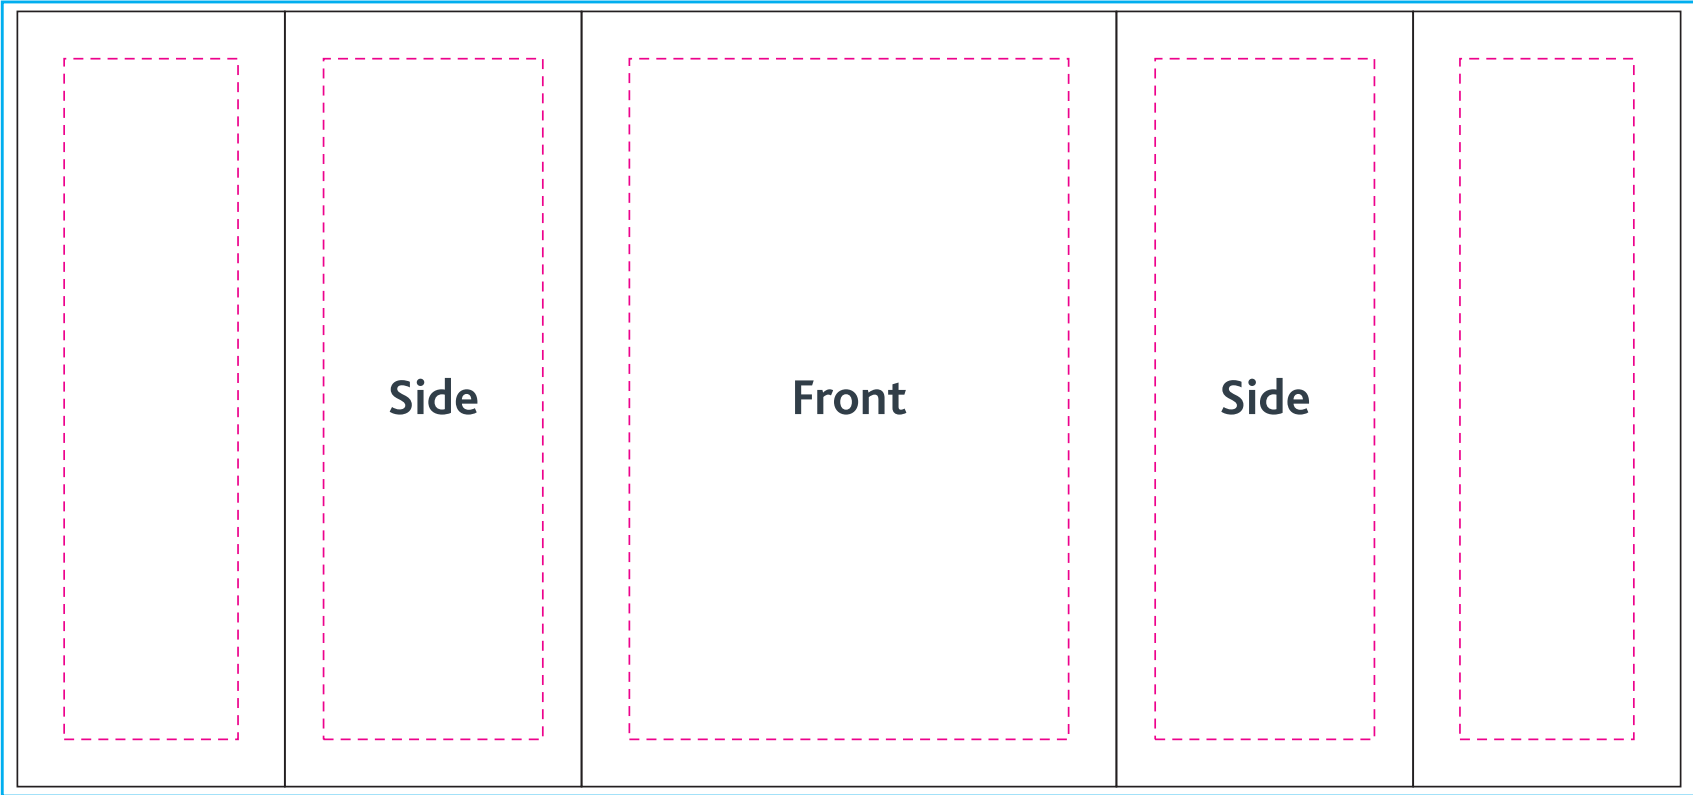

20ft InstaStretch Booth 10

Bleed area 
Safe visible area 
Main area 

Keep all important graphics inside the safe visible areas
All text & strokes must be outlined
Any pixel-based artwork must be a minimum of 100dpi

Main Area
79.9" x 90.1" / 99.7"

Main Area
95.6" x 90.1" / 99.7"

Main Area
40.5" x 90.1" / 99.7"

Case to Podium

- Bleed area 
- Safe visible area 
- Main area 

Keep all important graphics inside the safe visible areas
All text & strokes must be outlined
Any pixel-based artwork must be a minimum of 100dpi

Main Area
88.1" x 41.3"

Case to Podium

- Bleed area 
- Safe visible area 
- Main area 

Keep all important graphics inside the safe visible areas
All text & strokes must be outlined
Any pixel-based artwork must be a minimum of 100dpi

Main Area
88.1" x 41.3"