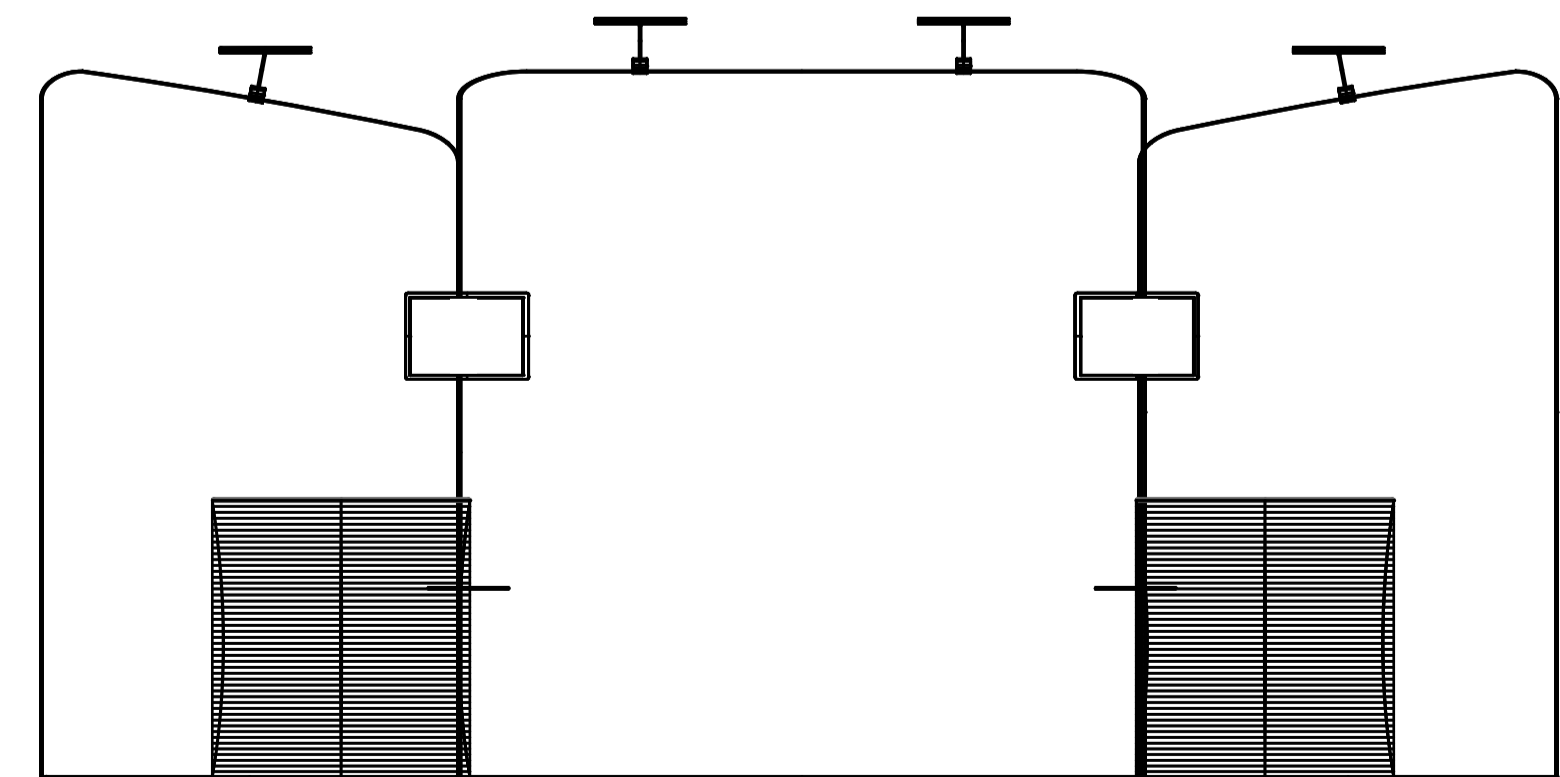

Backdrop Stand (in):  
94.4(W) x 99.3(H)

Backdrop Stand (in):  
59(W) x 89.7/99.3(H)

Counter (in):  
37.4(L) x 19.6(W) x 37.4(H)

TOP

FRONT

SIDE