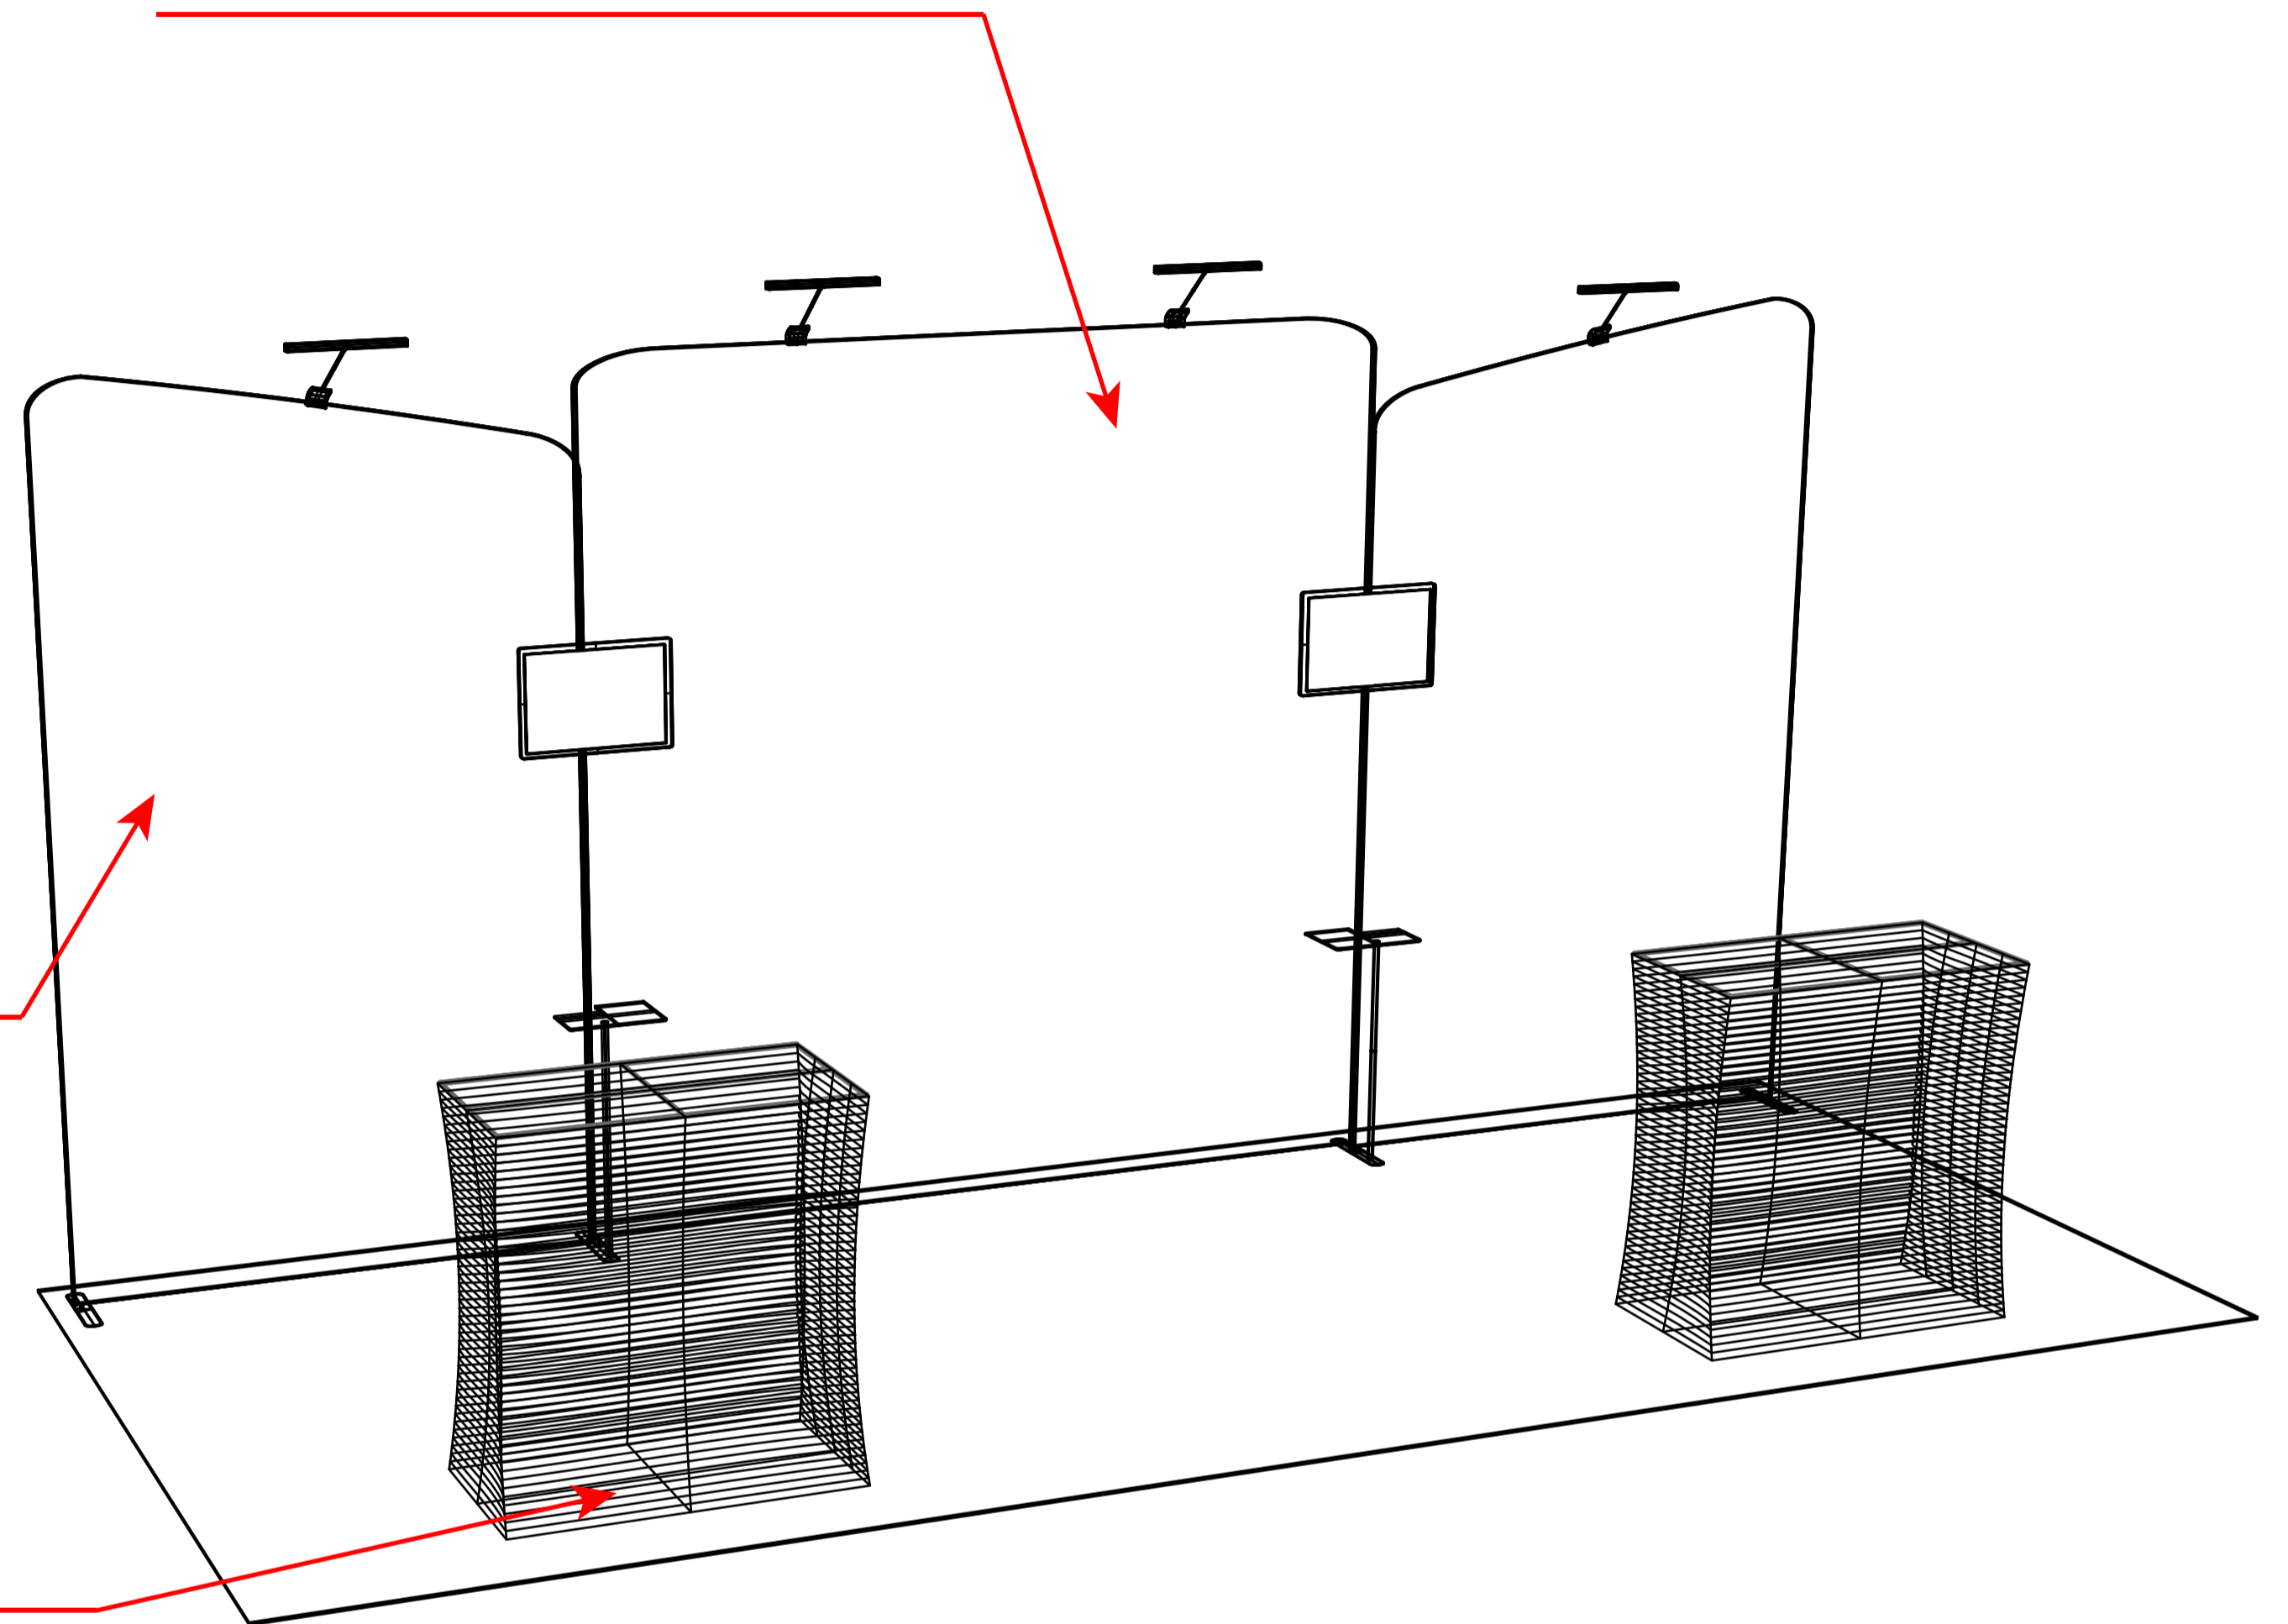

Backdrop Stand (in):  
94.4(W) x 99.3(H)

Backdrop Stand (in):  
59(W) x 89.7/99.3(H)

Counter (in):  
37.4(L) x 19.6(W) x 37.4(H)

TOP

FRONT

SIDE