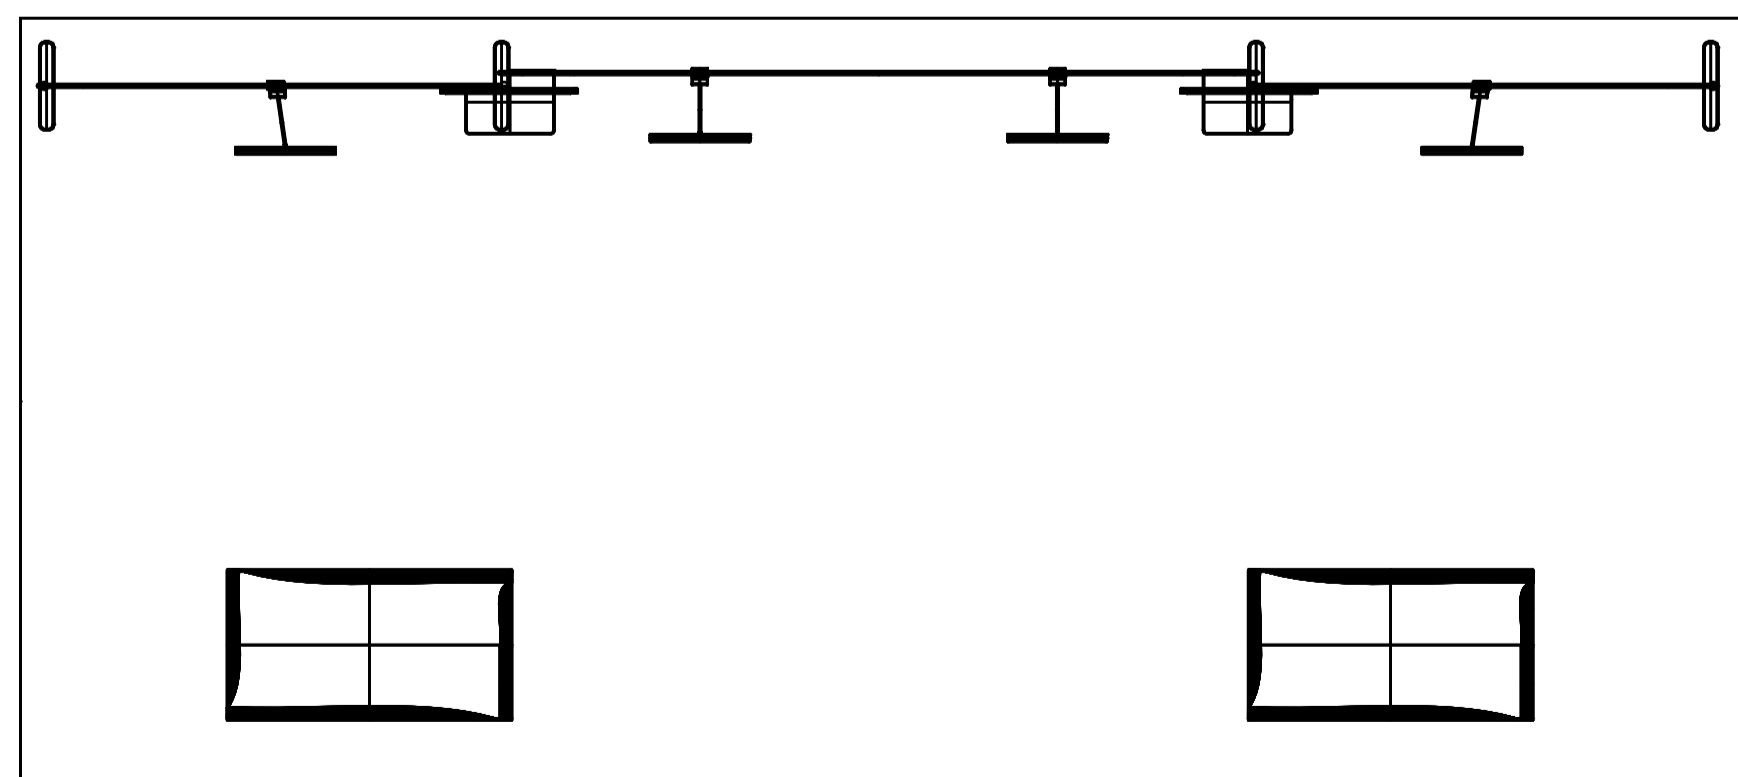

Backdrop Stand (in):  
94.4(W) x 99.3(H)

Backdrop Stand (in):  
59(W) x 89.7/99.3(H)

Counter (in):  
37.4(L) x 19.6(W) x 37.4(H)

TOP

FRONT

SIDE