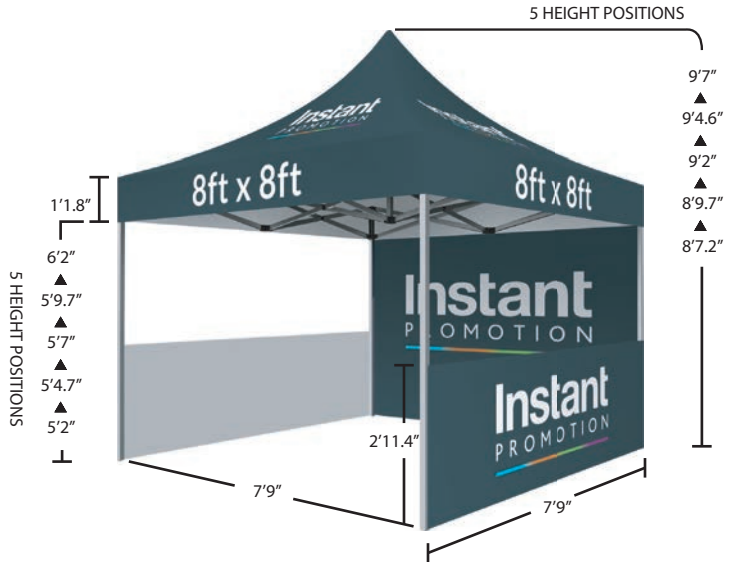

5ft x 5ft

Frame Options: Trader Series

6.5ft x 6.5ft

Frame Options: Trader Series

6.5ft x 10ft

Frame Options: Pro Expo

8ft x 8ft

Frame Options: Pro Expo & Trader Series

10ft x 10ft

Frame Options: Pro Expo & Trader Series

10ft x 15ft

Frame Options: Pro Expo & Trader Series

10ft x 20ft

Frame Options: Pro Expo & Trader Series

13ft x 13ft

Frame Options: Pro Expo

13ft x 20ft

Frame Options: Pro Expo

13ft x 26ft

Frame Options: Pro Expo

Frame Weights				
SIZE	Pro Expo	Trader Series	Pro Expo Compact	Trader Series Compact
5X5		25.5 lbs		
6.5X6.5		29 lbs		
6.5X10	59.5 lbs			
8X8	49 lbs	32 lbs		
10X10	56.5 lbs	37 lbs	58 LBS	41.5 LBS
10X15	72 lbs	48 lbs		
10X20	98.5 lbs	68 lbs		
13X13	72 lbs			
13X20	108 lbs			
13X26	143 lbs			