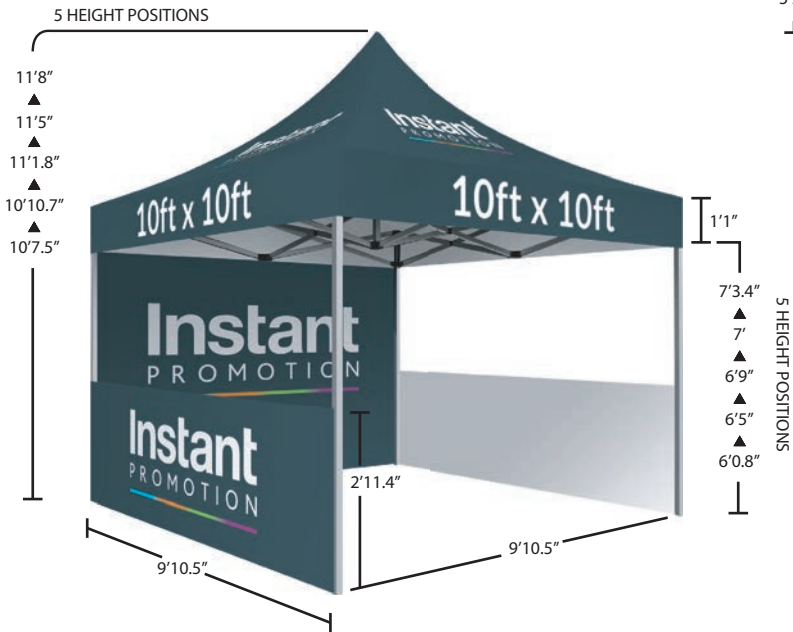

5ft x 5ft

Frame Options: Trader Series

6.5ft x 6.5ft

Frame Options: Trader Series

6.5ft x 10ft

Frame Options: Pro Expo

8ft x 8ft

Frame Options: Pro Expo & Trader Series

10ft x 10ft

Frame Options: Pro Expo & Trader Series

10ft x 15ft

Frame Options: Pro Expo & Trader Series

10ft x 20ft

Frame Options: Pro Expo & Trader Series

13ft x 13ft

Frame Options: Pro Expo

13ft x 20ft

Frame Options: Pro Expo

13ft x 26ft

Frame Options: Pro Expo

Frame Weights				
SIZE	Pro Expo	Trader Series	Pro Expo Compact	Trader Series Compact
5X5		25.5 lbs		
6.5X6.5		29 lbs		
6.5X10	59.5 lbs			
8X8	49 lbs	32 lbs		
10X10	56.5 lbs	37 lbs	58 LBS	41.5 LBS
10X15	72 lbs	48 lbs		
10X20	98.5 lbs	68 lbs		
13X13	72 lbs			
13X20	108 lbs			
13X26	143 lbs			