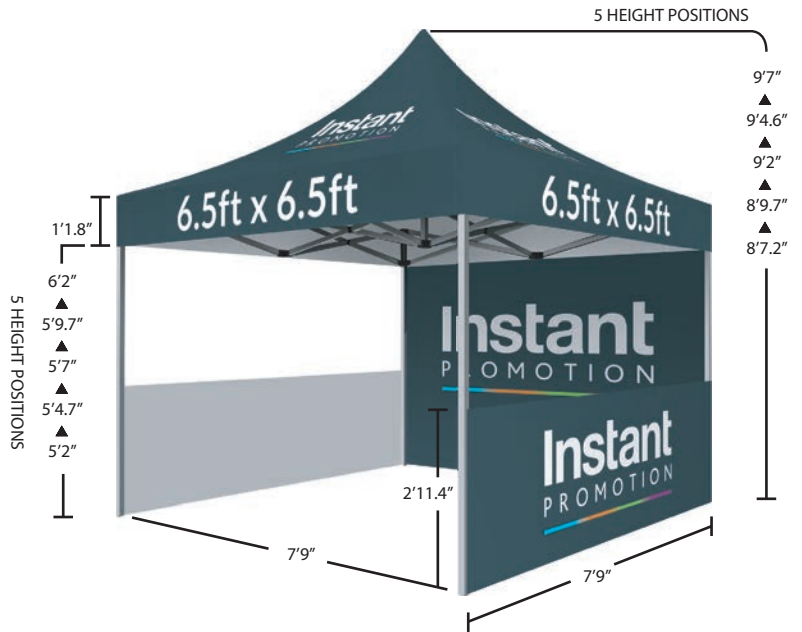

5ft x 5ft

Frame Options: Trader Series

6.5ft x 6.5ft

Frame Options: Trader Series

6.5ft x 10ft

Frame Options: Pro Expo

8ft x 8ft

Frame Options: Pro Expo & Trader Series

10ft x 10ft

Frame Options: Pro Expo & Trader Series

10ft x 15ft

Frame Options: Pro Expo & Trader Series

10ft x 20ft

Frame Options: Pro Expo & Trader Series

13ft x 13ft

Frame Options: Pro Expo

13ft x 20ft

Frame Options: Pro Expo

13ft x 26ft

Frame Options: Pro Expo

Frame Weights				
SIZE	Pro Expo	Trader Series	Pro Expo Compact	Trader Series Compact
5X5		25.5 lbs		
6.5X6.5		29 lbs		
6.5X10	59.5 lbs			
8X8	49 lbs	32 lbs		
10X10	56.5 lbs	37 lbs	58 LBS	41.5 LBS
10X15	72 lbs	48 lbs		
10X20	98.5 lbs	68 lbs		
13X13	72 lbs			
13X20	108 lbs			
13X26	143 lbs			