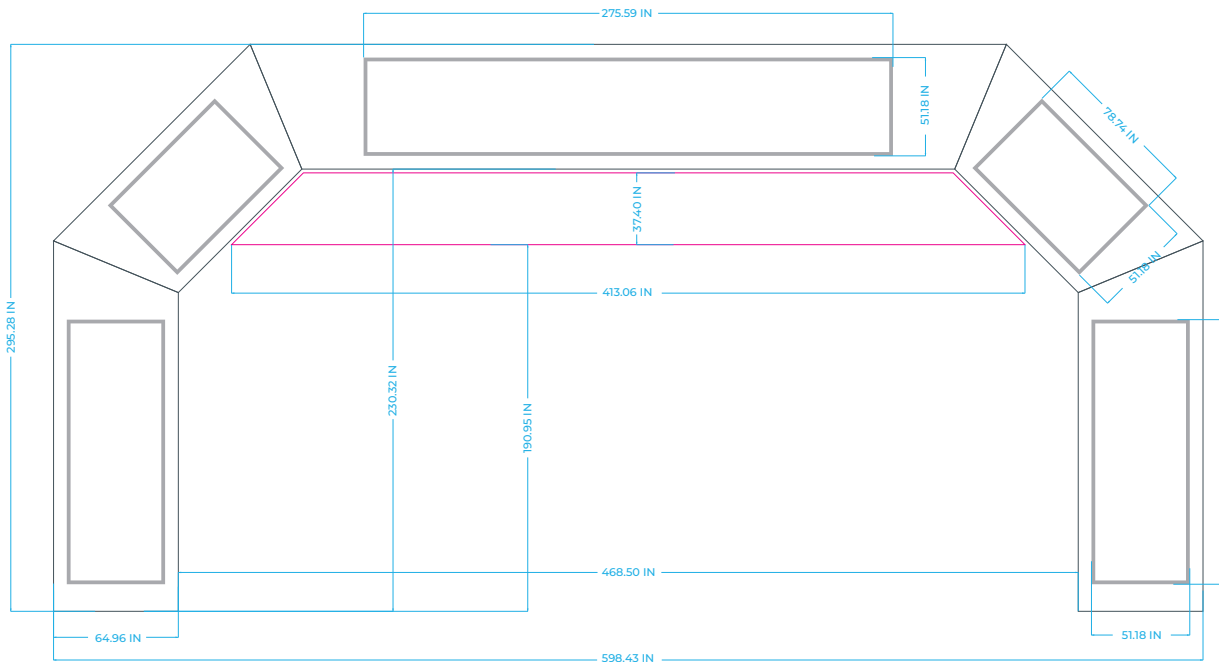

50ft Arches

- Template Area
 - Hanging Banner
 - Velcro Banners
- (Remove velcro banners if not needed)

Keep all important graphics inside the safe visible areas
All text & strokes must be outlined
Any pixel-based artwork must be a minimum of 100dpi

1:10 Scale

50ft Standard Tethered

50ft Standard Freestanding