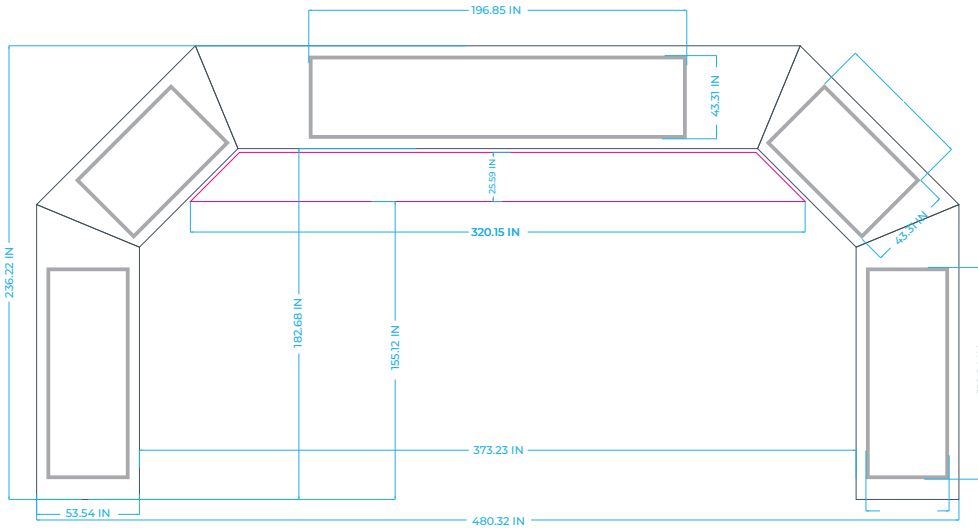

40ft Arches

- Template Area 
 - Hanging Banner 
 - Velcro Banners 
- (Remove velcro banners if not needed)

Keep all important graphics inside the safe visible areas
All text & strokes must be outlined
Any pixel-based artwork must be a minimum of 100dpi

1:10 Scale

40ft Standard Tethered

40ft Standard Freestanding