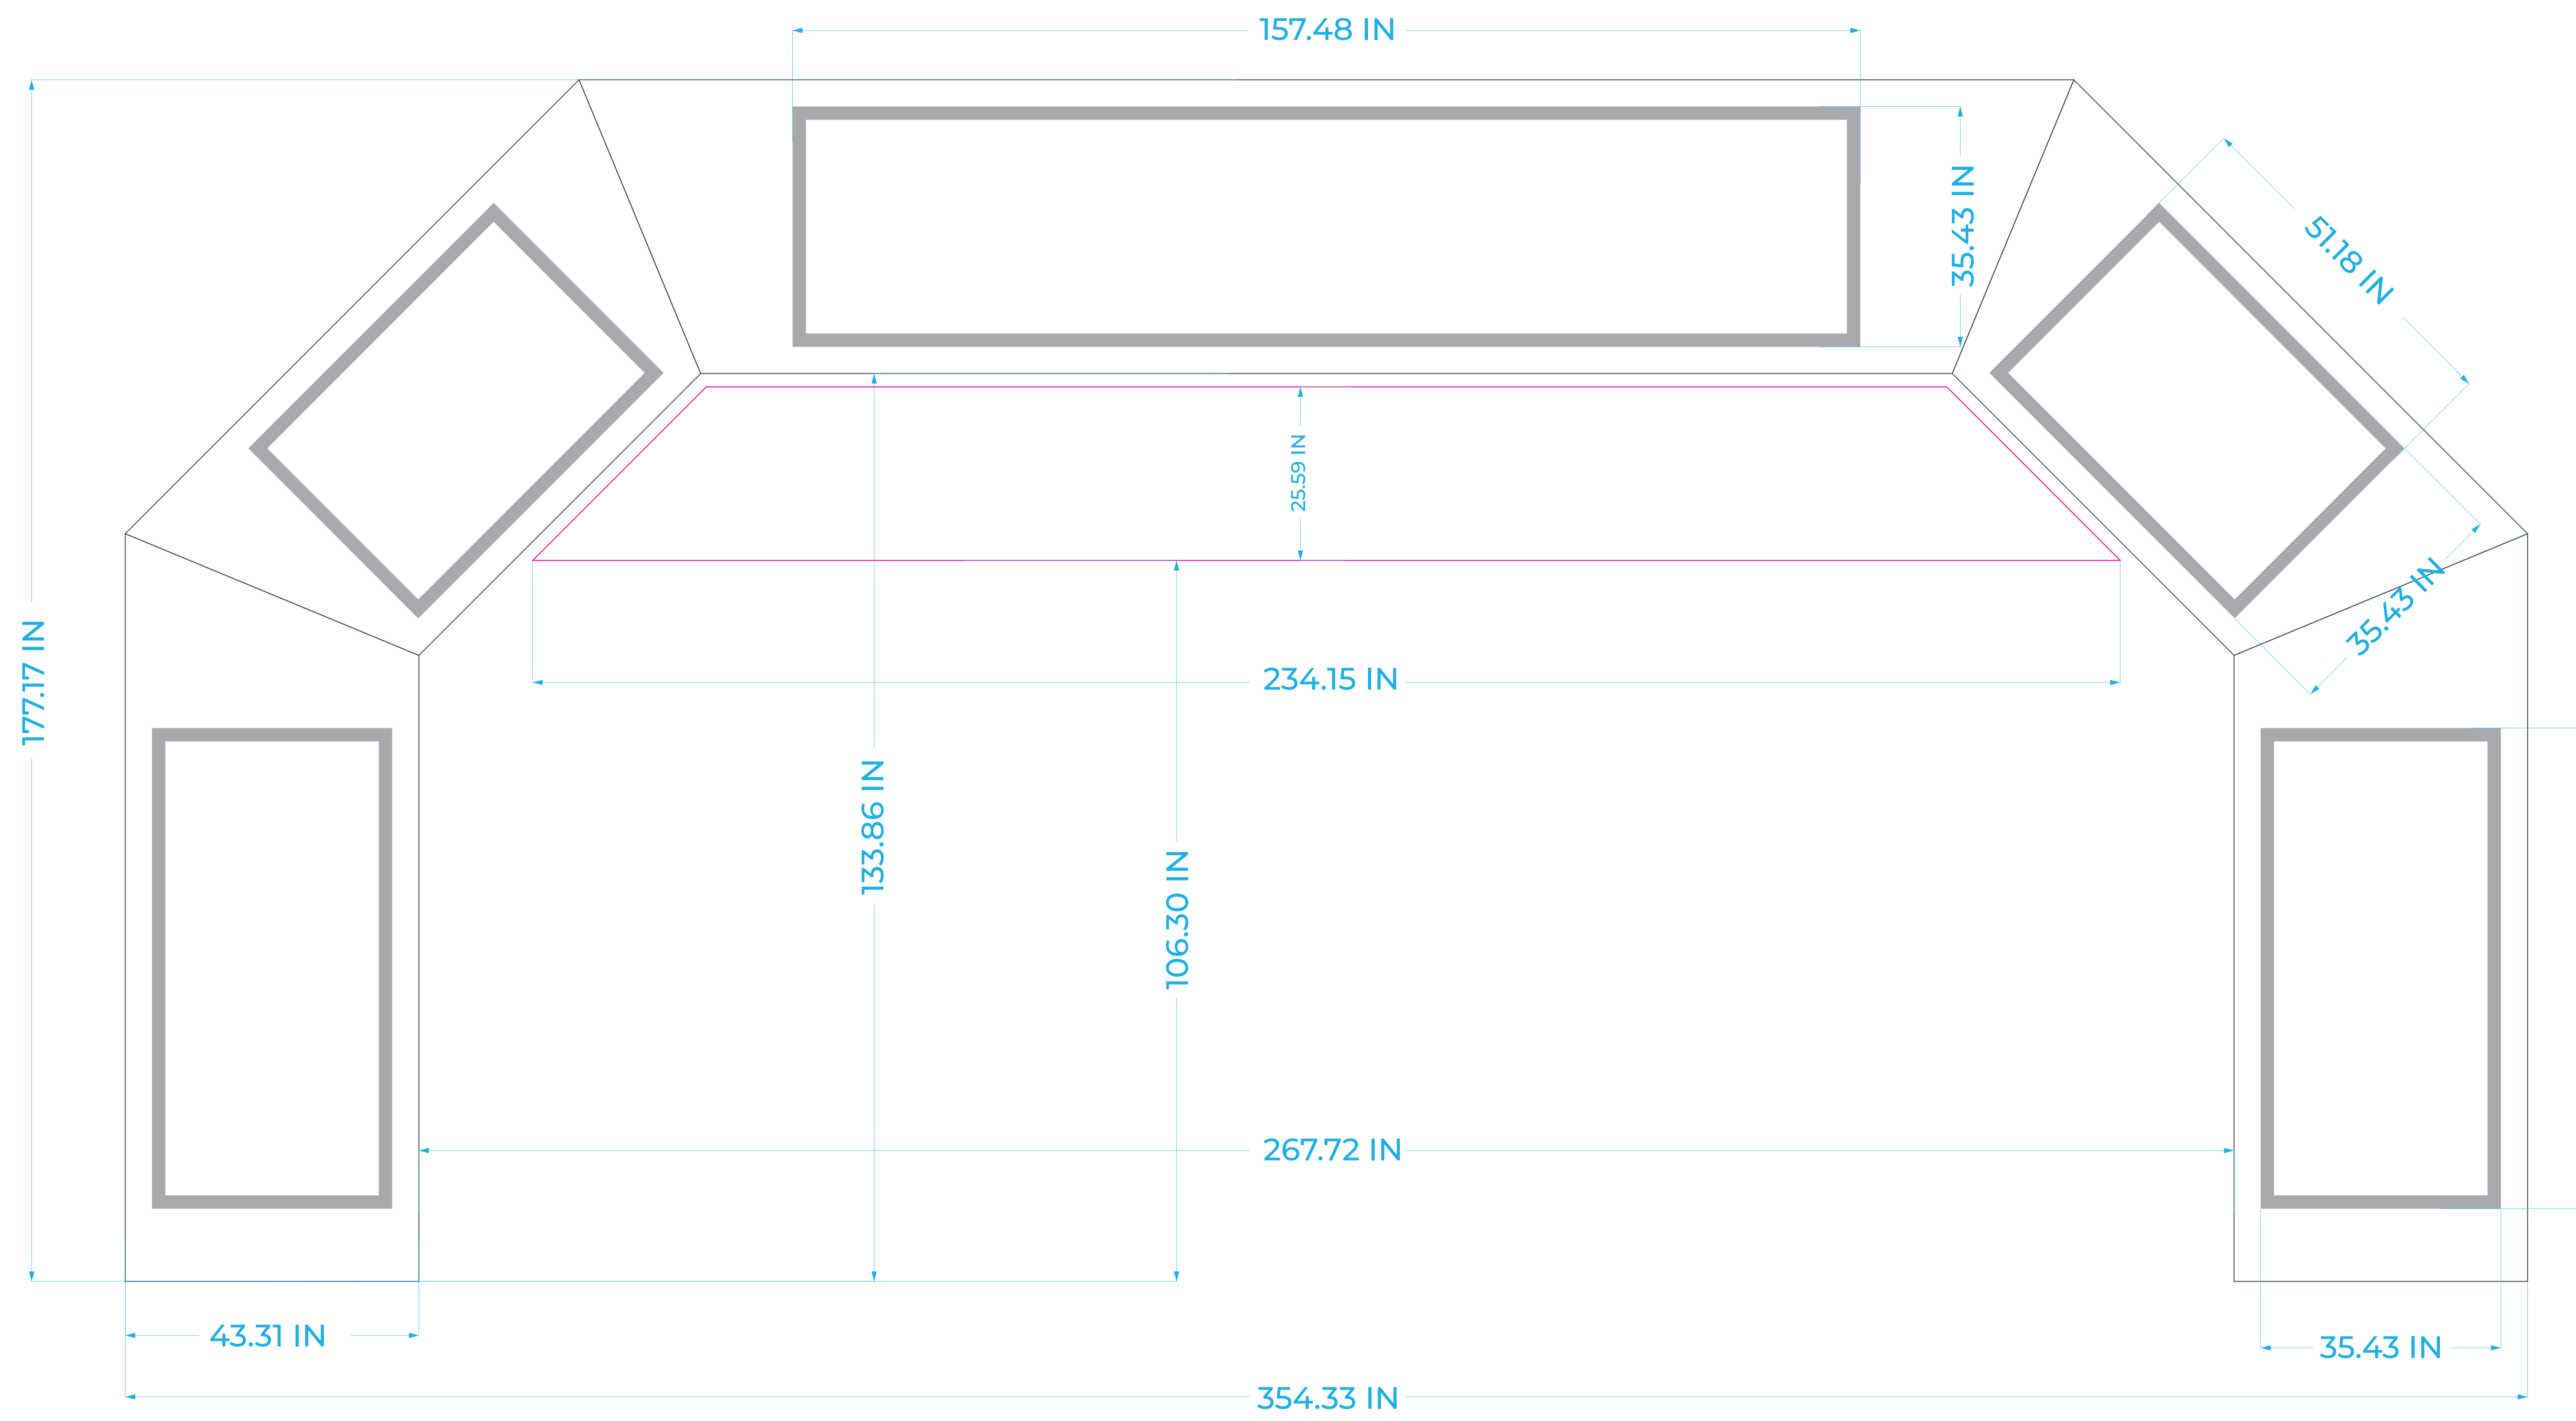

30ft Arches

- Template Area
 - Hanging Banner
 - Velcro Banners
- (Remove velcro banners if not needed)

Keep all important graphics inside the safe visible areas
All text & strokes must be outlined
Any pixel-based artwork must be a minimum of 100dpi

1:10 Scale

30ft Standard Tethered

30ft Standard Freestanding