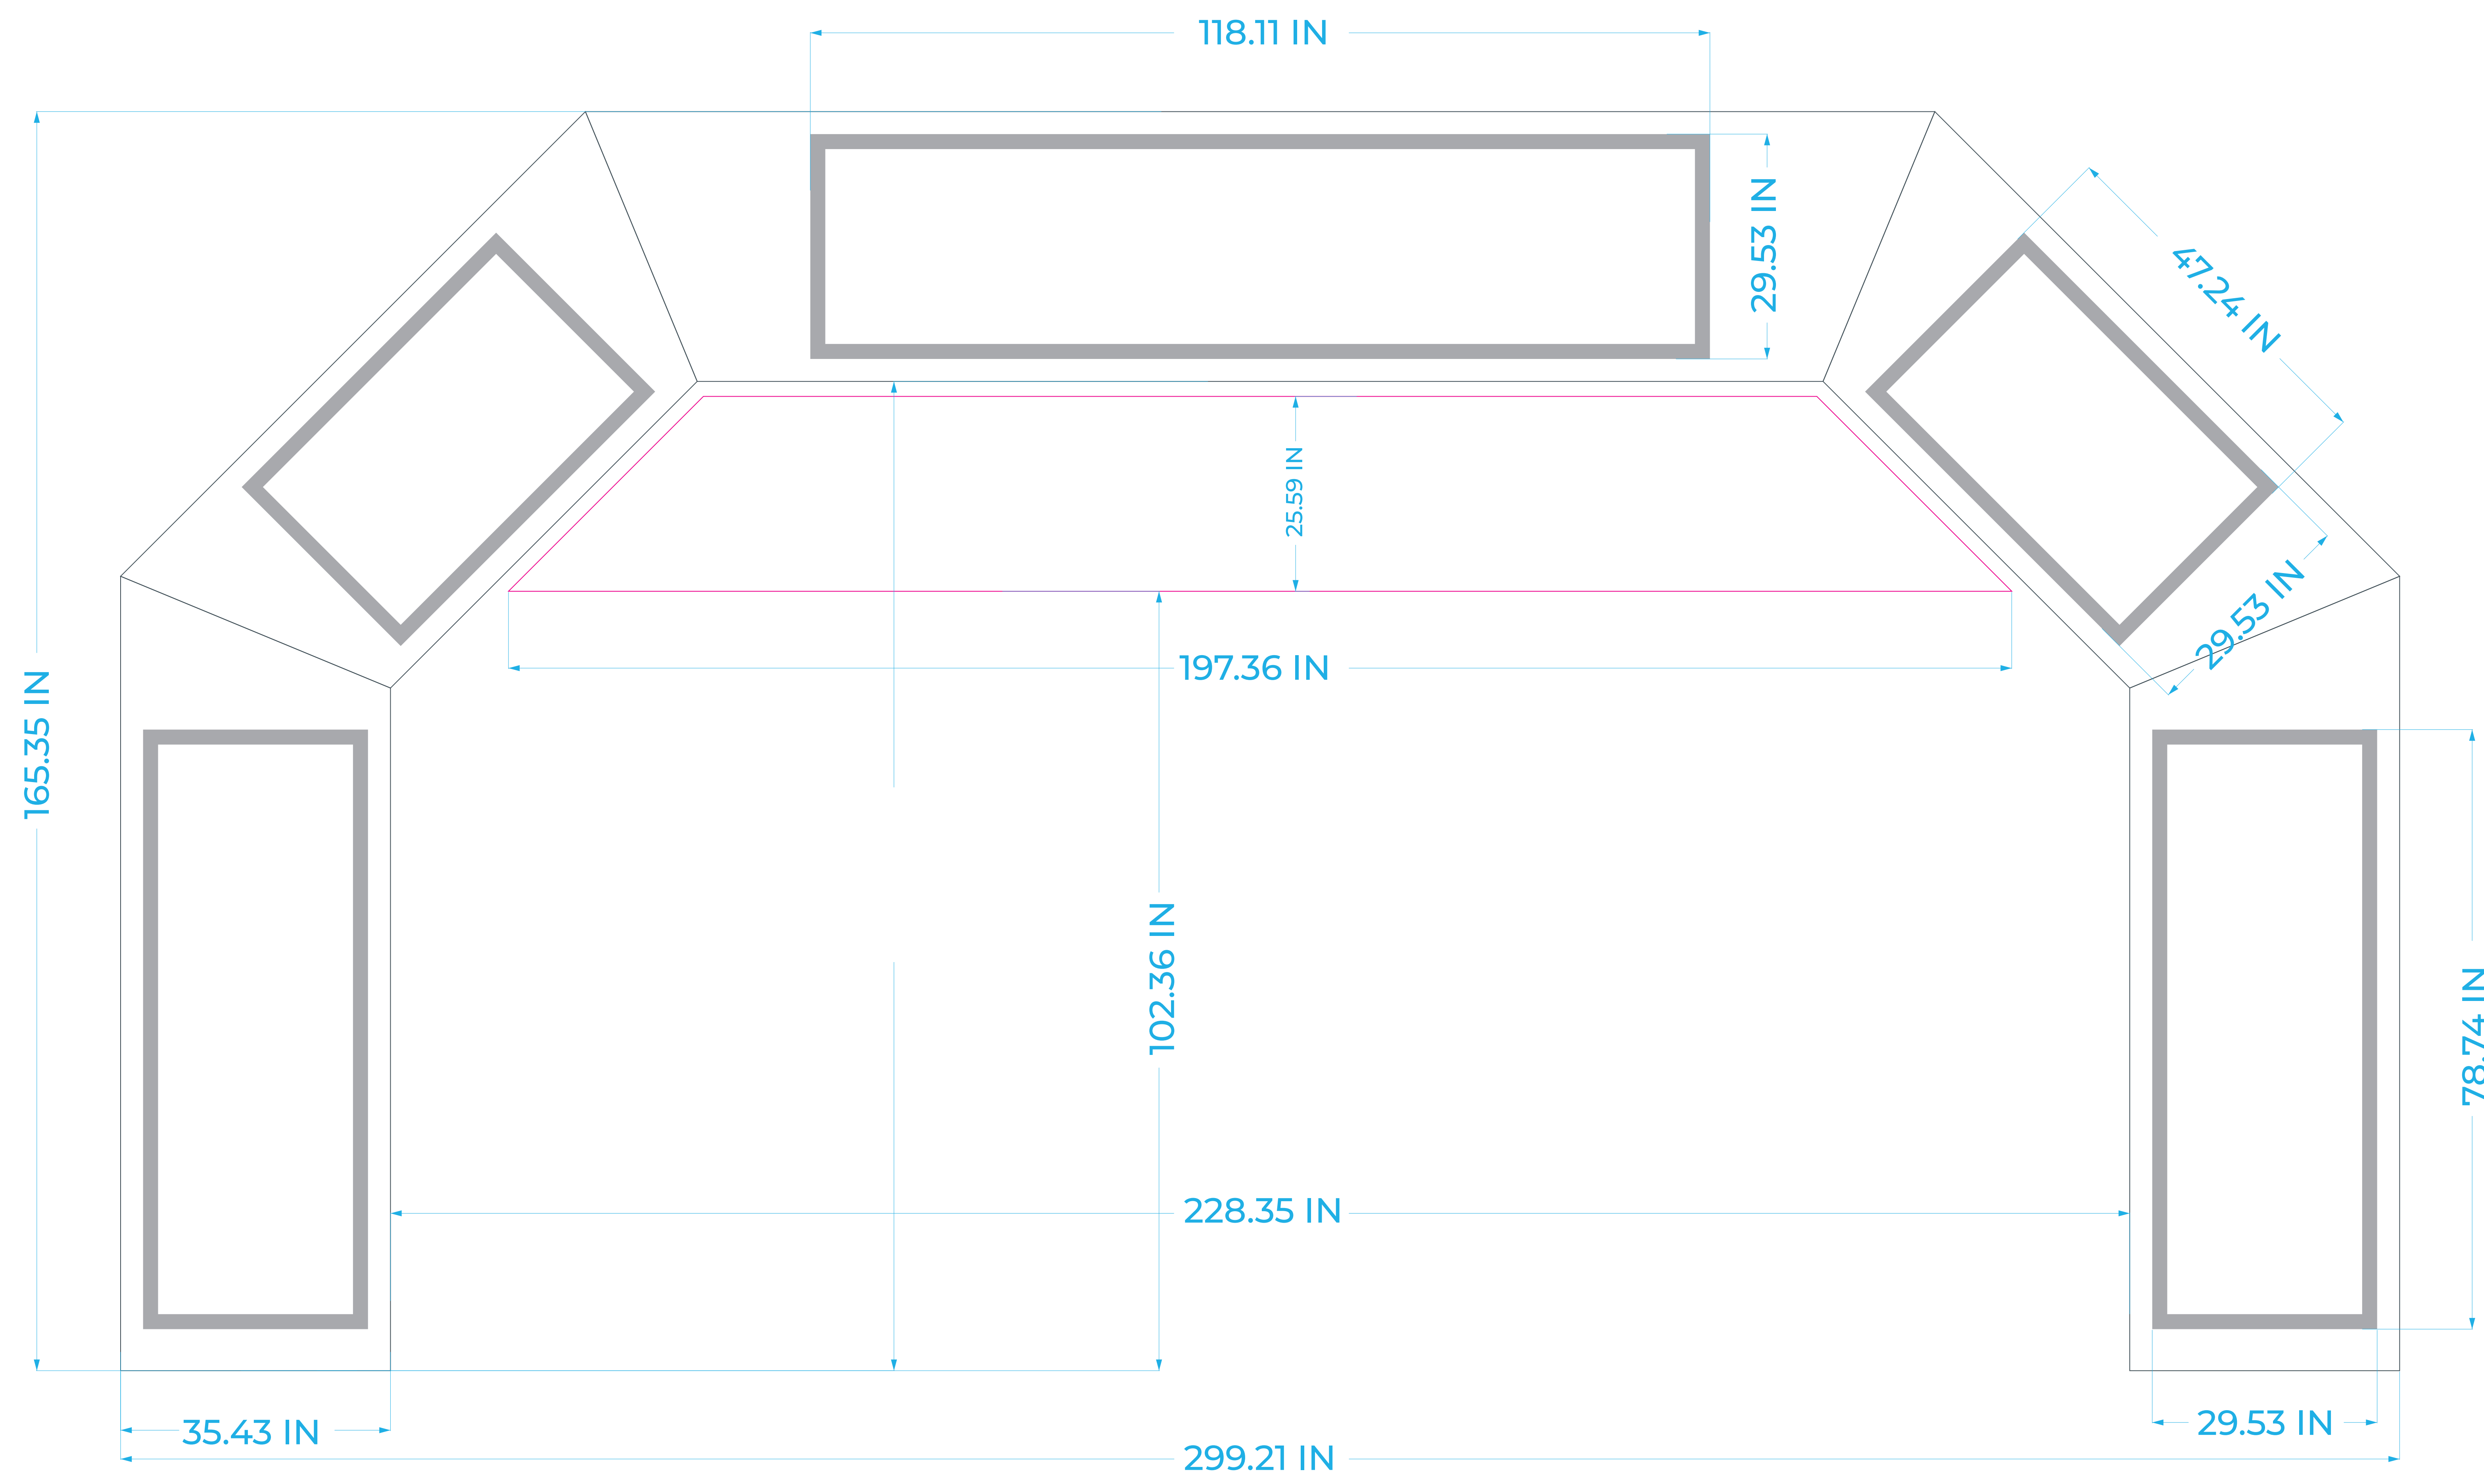

# 25ft Arches

- Template Area
- Hanging Banner
- Velcro Banners  
(Remove velcro banners if not needed)

Keep all important graphics inside the safe visible areas  
All text & strokes must be outlined  
Any pixel-based artwork must be a minimum of 100dpi

1:10 Scale

## 25ft Standard Tethered

## 25ft Standard Freestanding