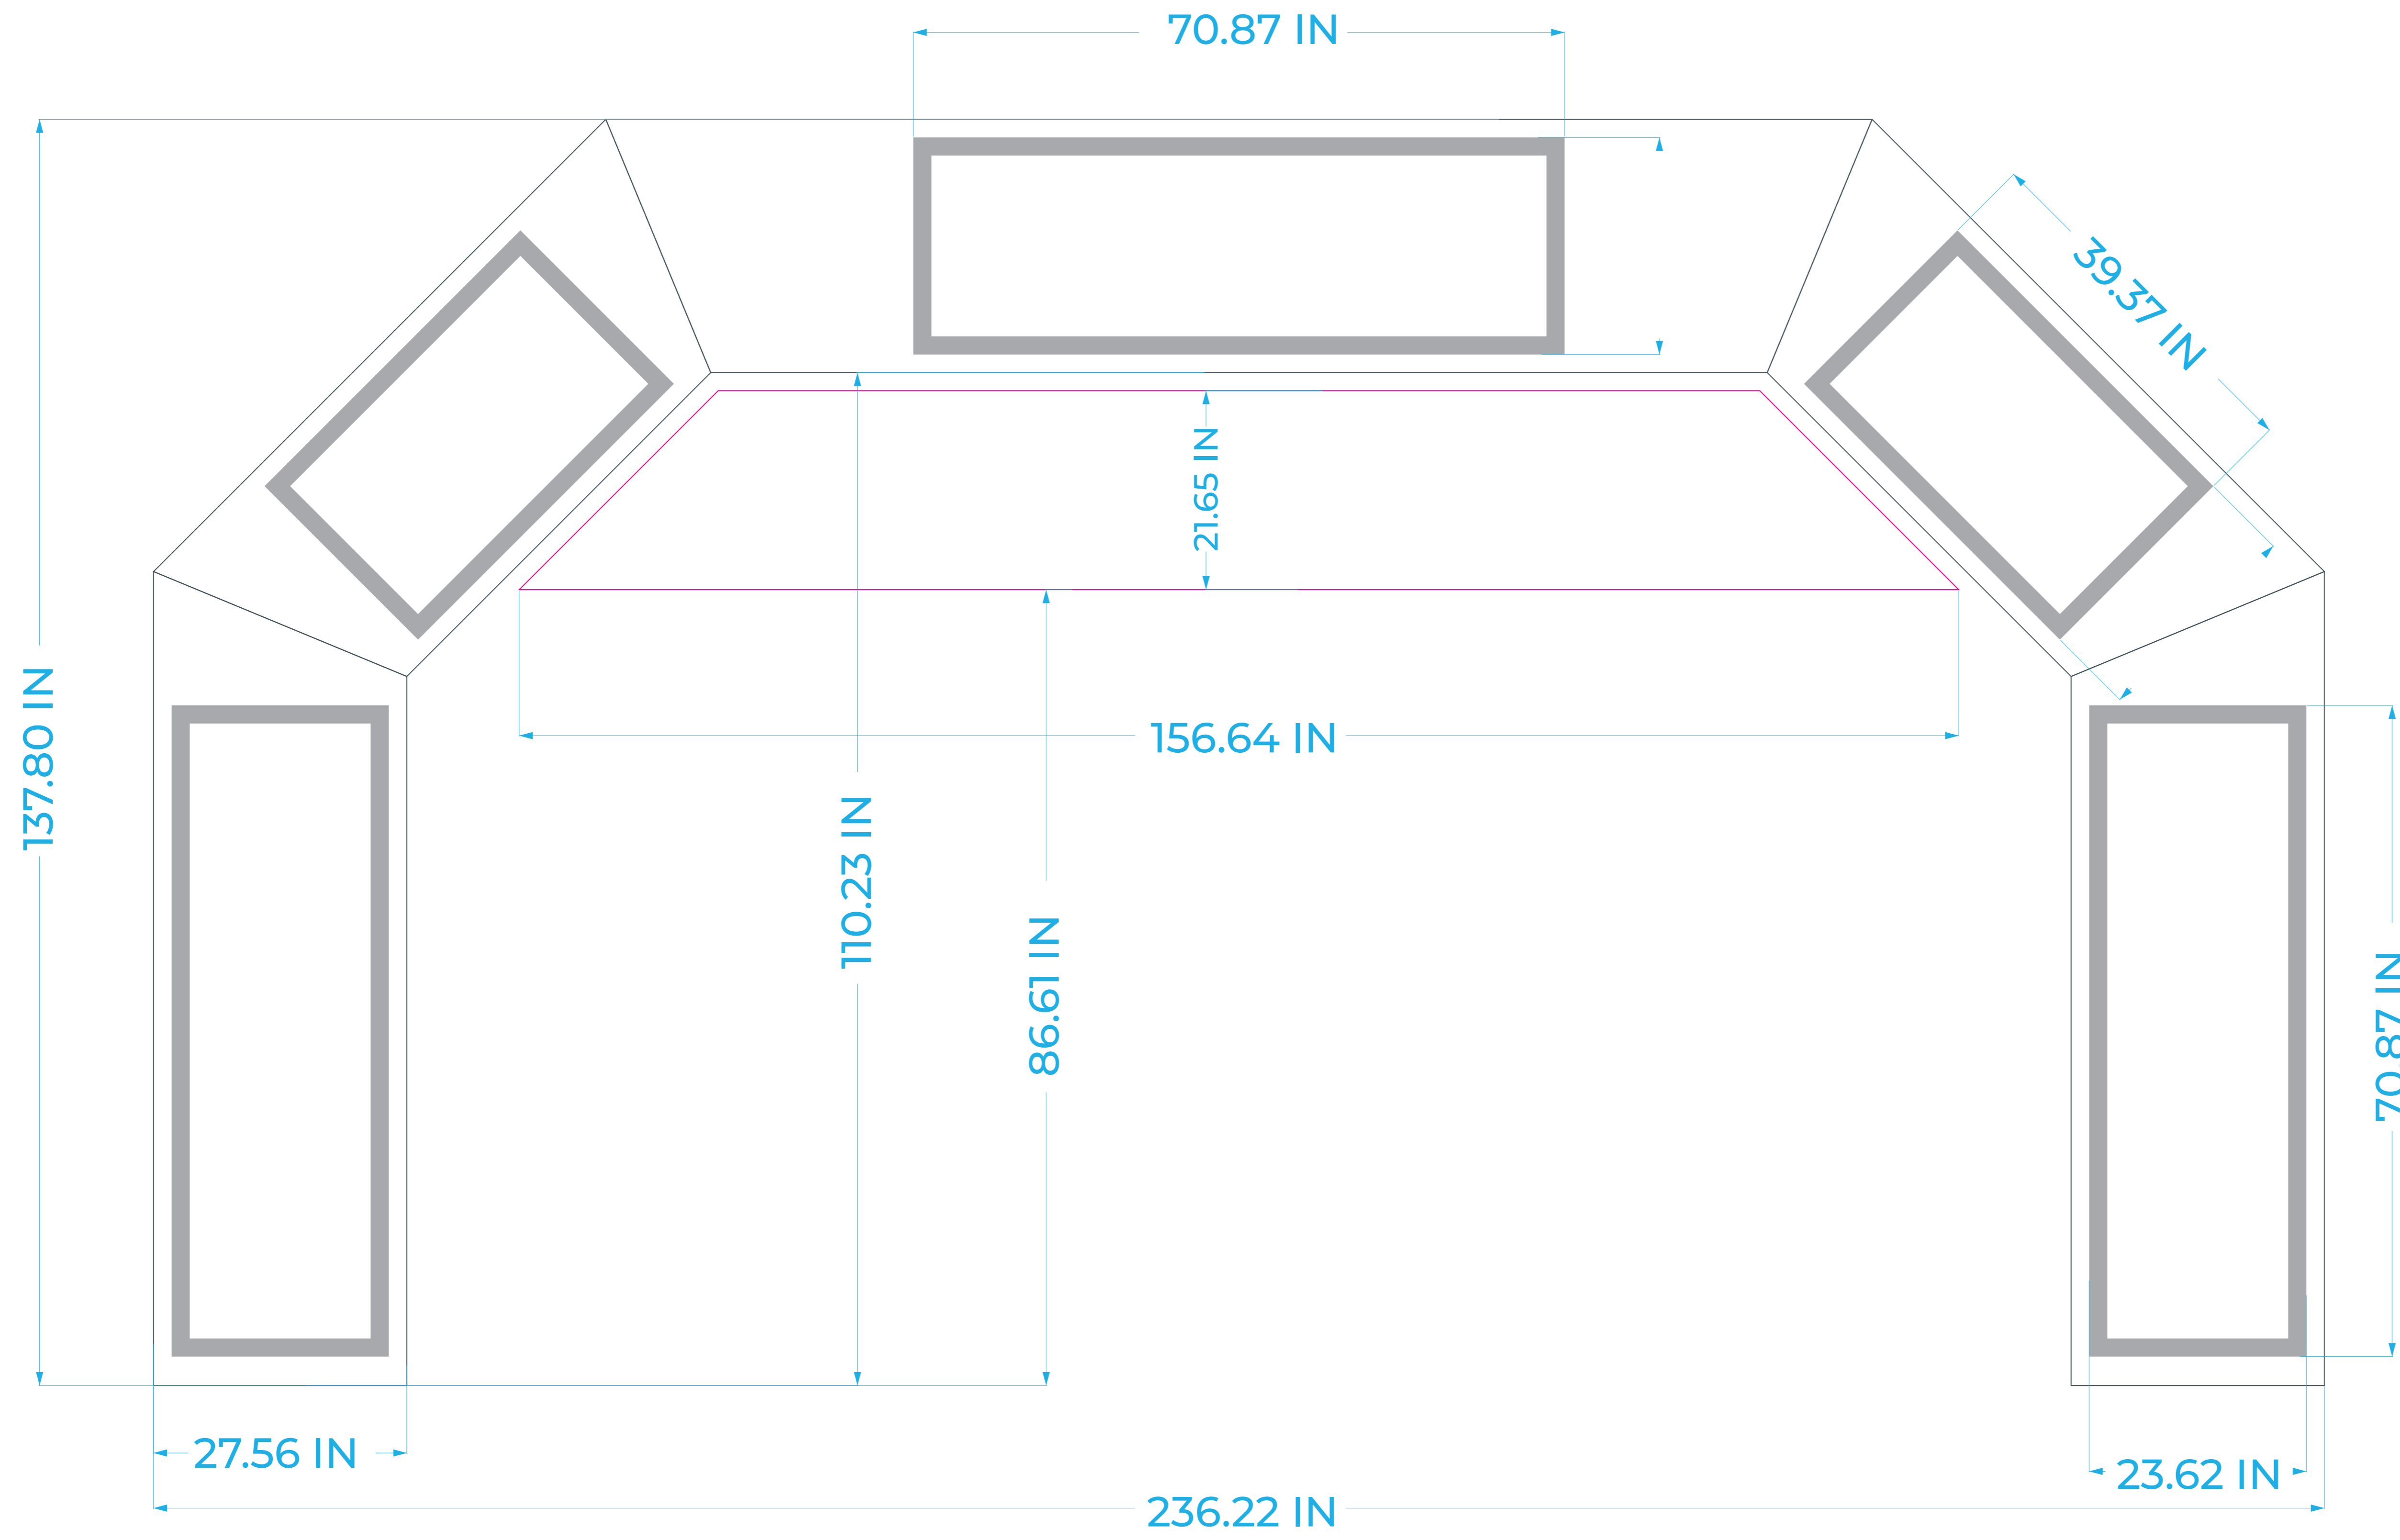

20ft Arches

- Template Area
- Hanging Banner
- Velcro Banners
(Remove velcro banners if not needed)

Keep all important graphics inside the safe visible areas
All text & strokes must be outlined
Any pixel-based artwork must be a minimum of 100dpi

1:10 Scale

20ft Standard Tethered

20ft Standard Freestanding